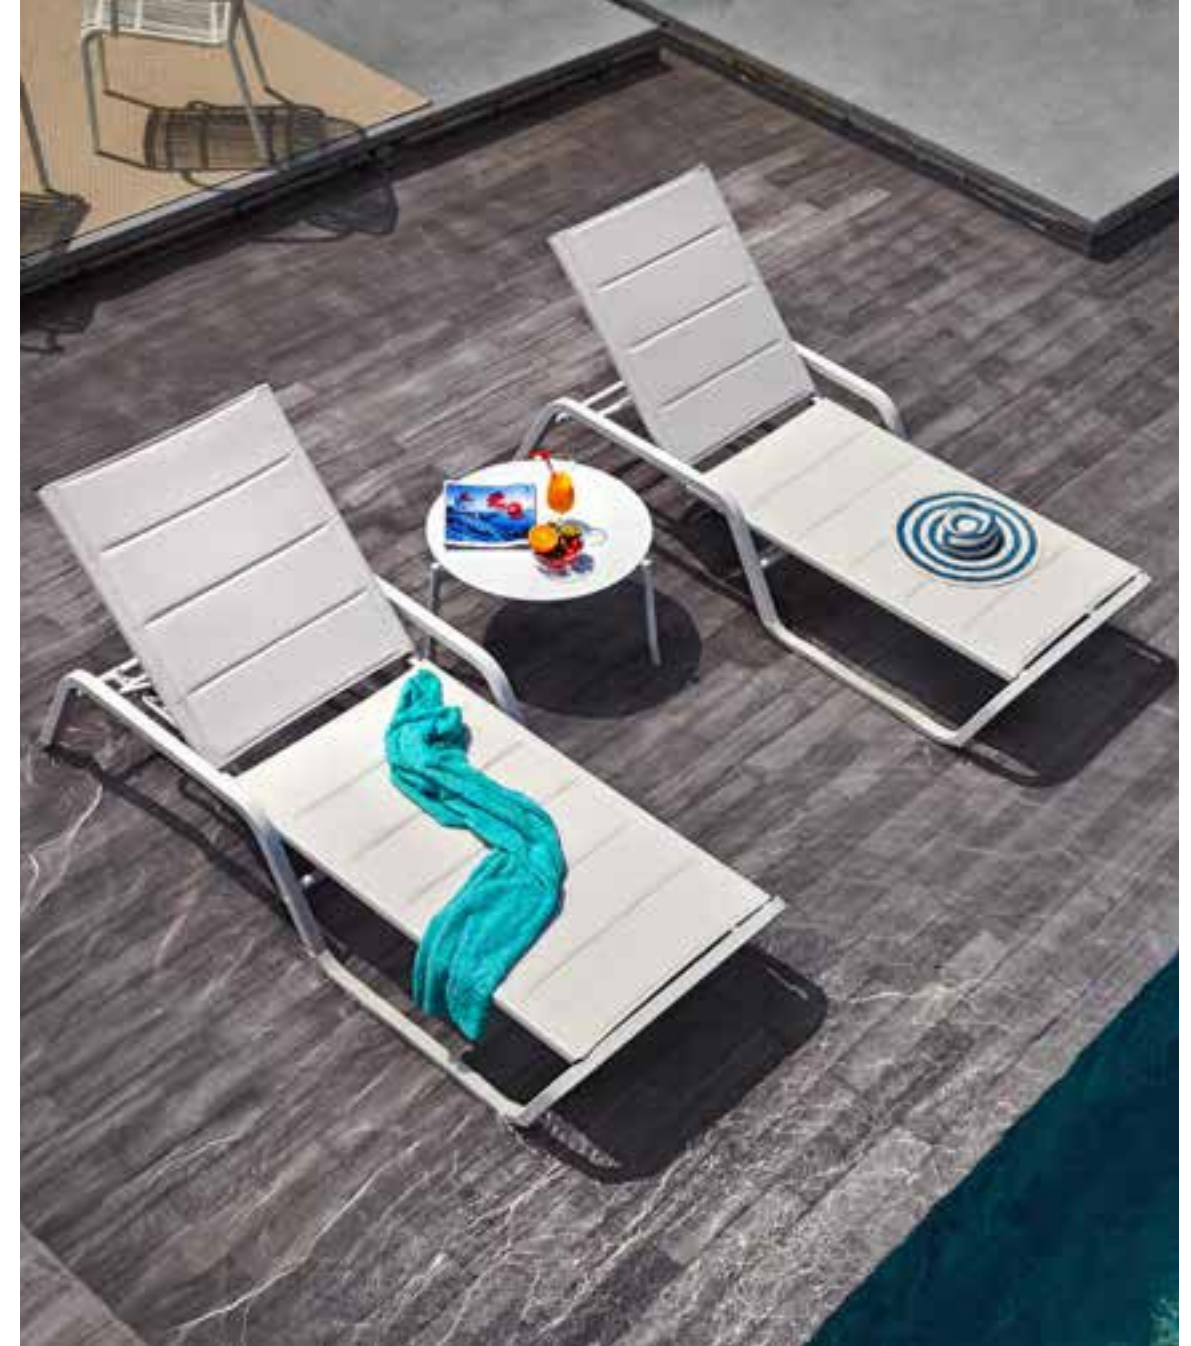

QTY/40'HQ: 72PCS

White Silver
White Charcoal
White Charcoal

MUSES
LOUNGE

LOUNGE

Muses Lounge, Hommy Daybed, Carnival Lounge
Oscar Lounge, Muses Loveseat Lounge

HOMMY
DAYBED

CARNIVAL
LOUNGE

OSCAR
LOUNGE