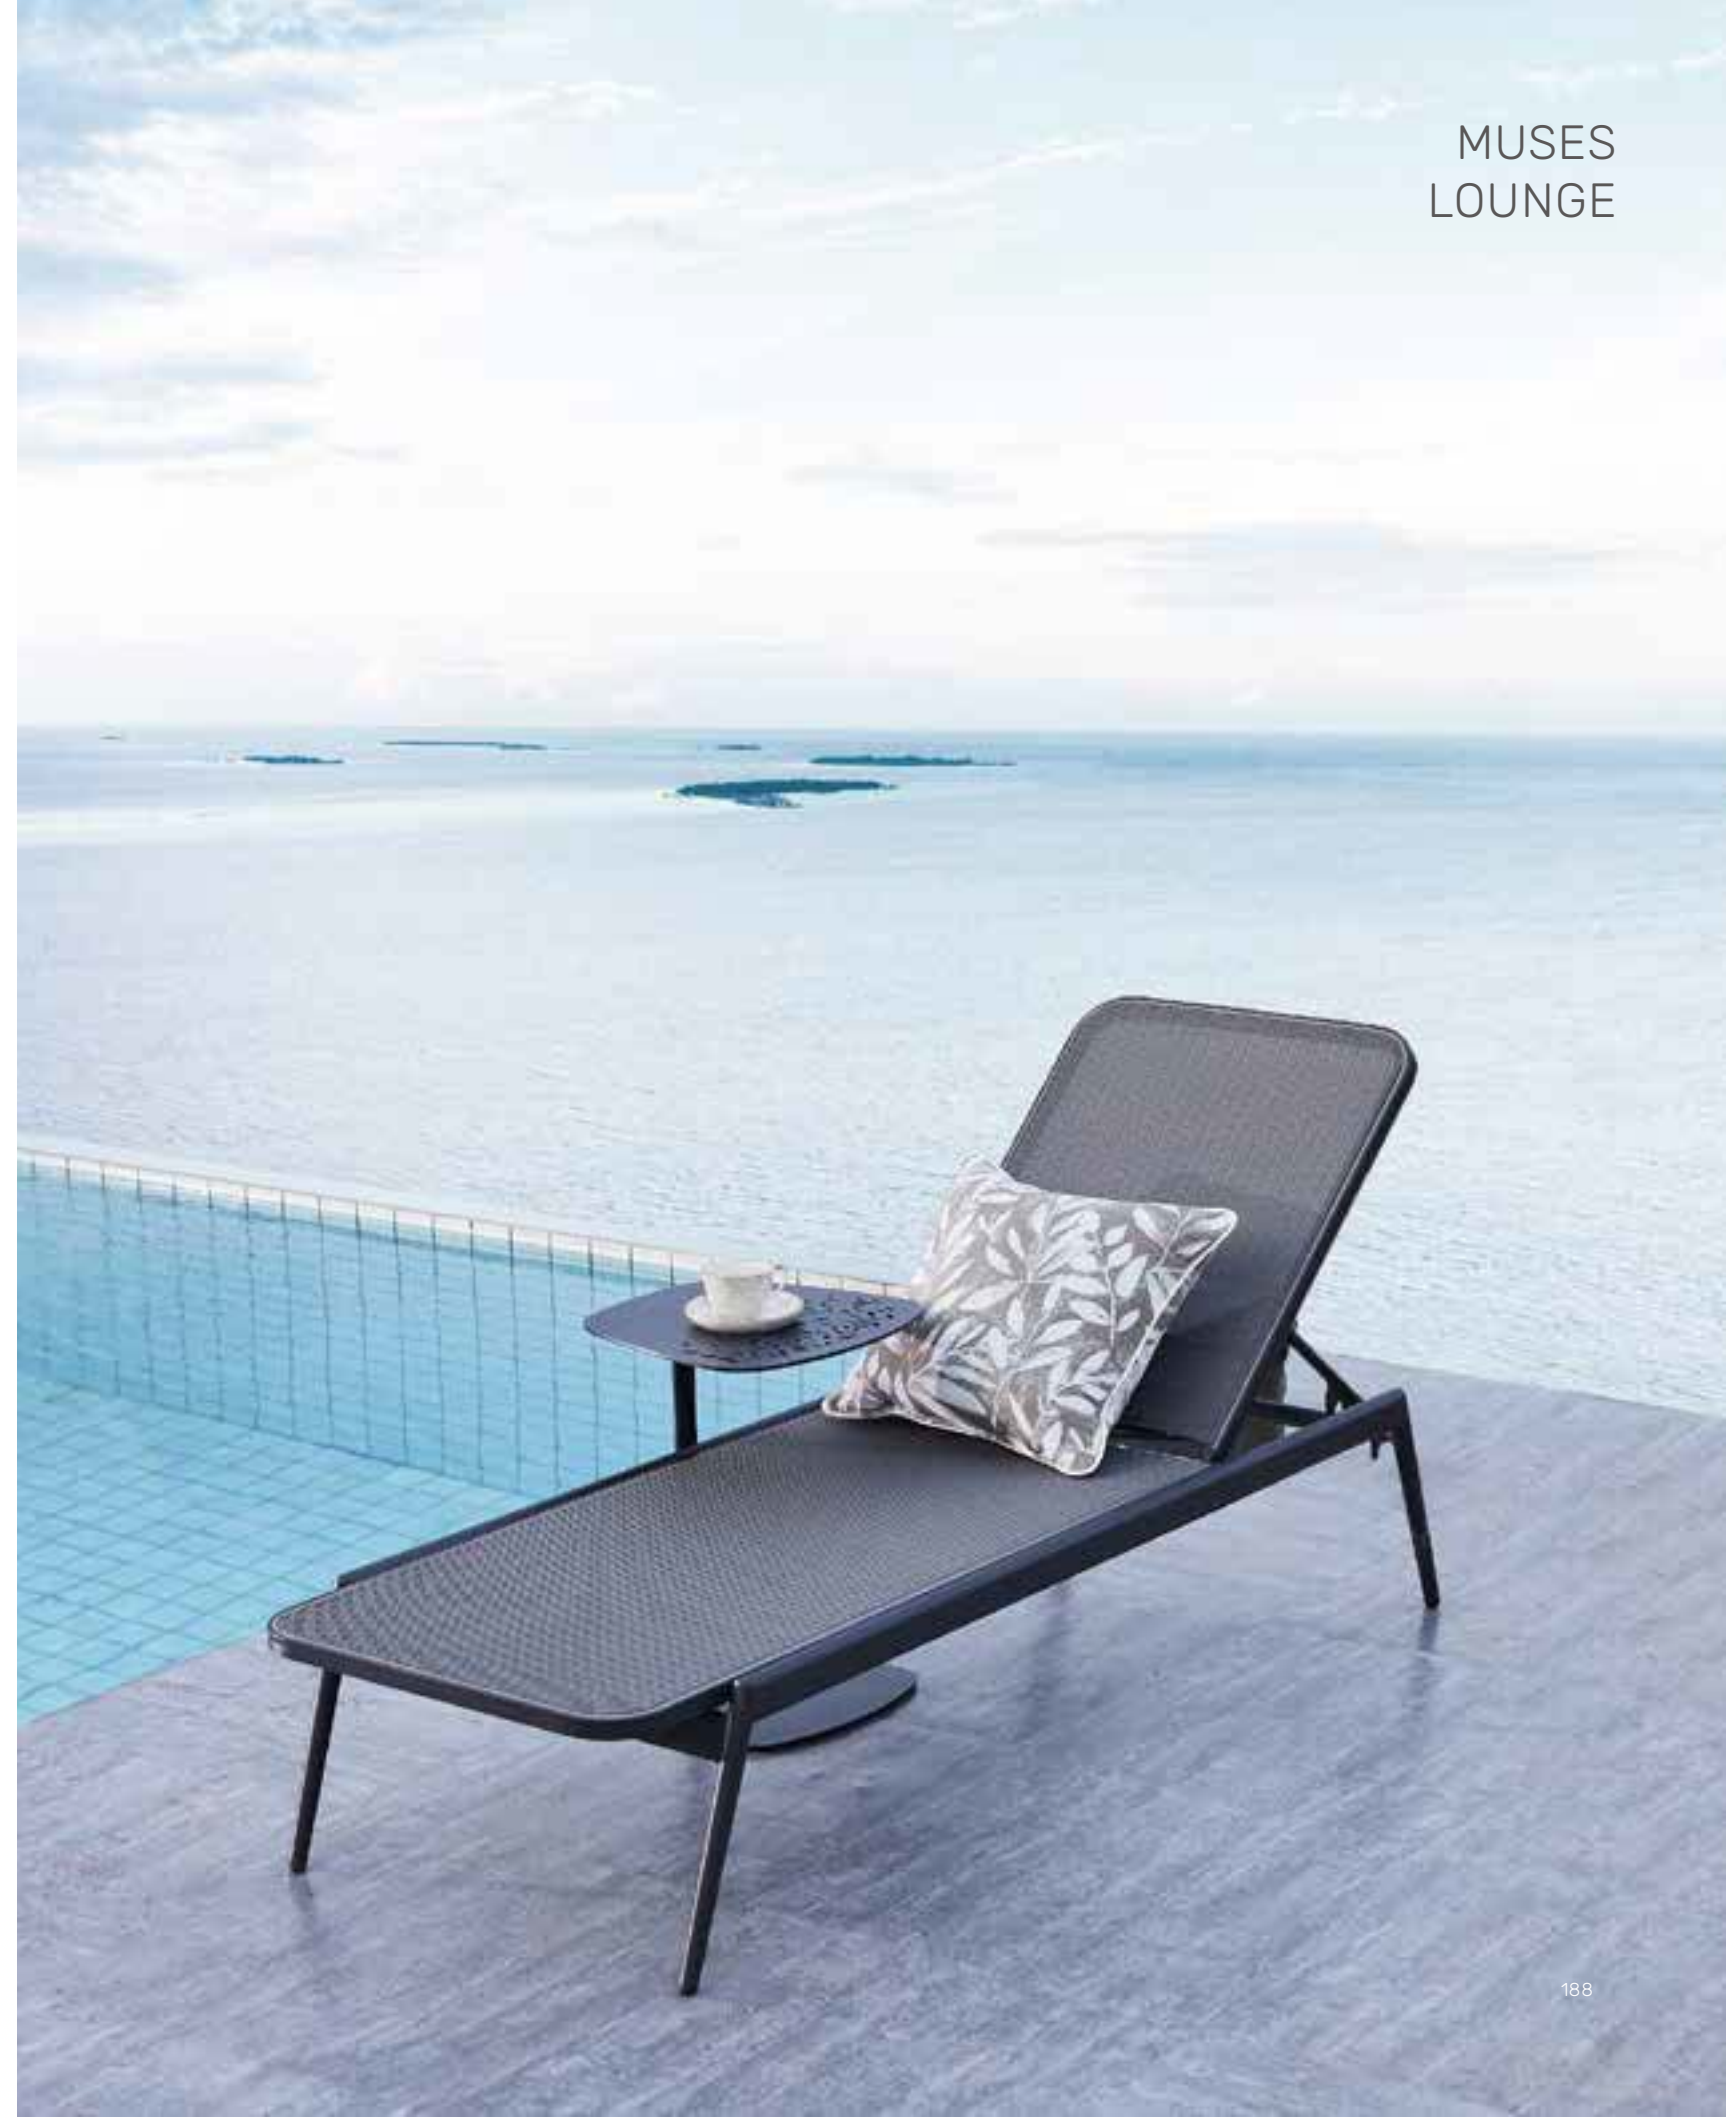

MUSES
LOUNGE