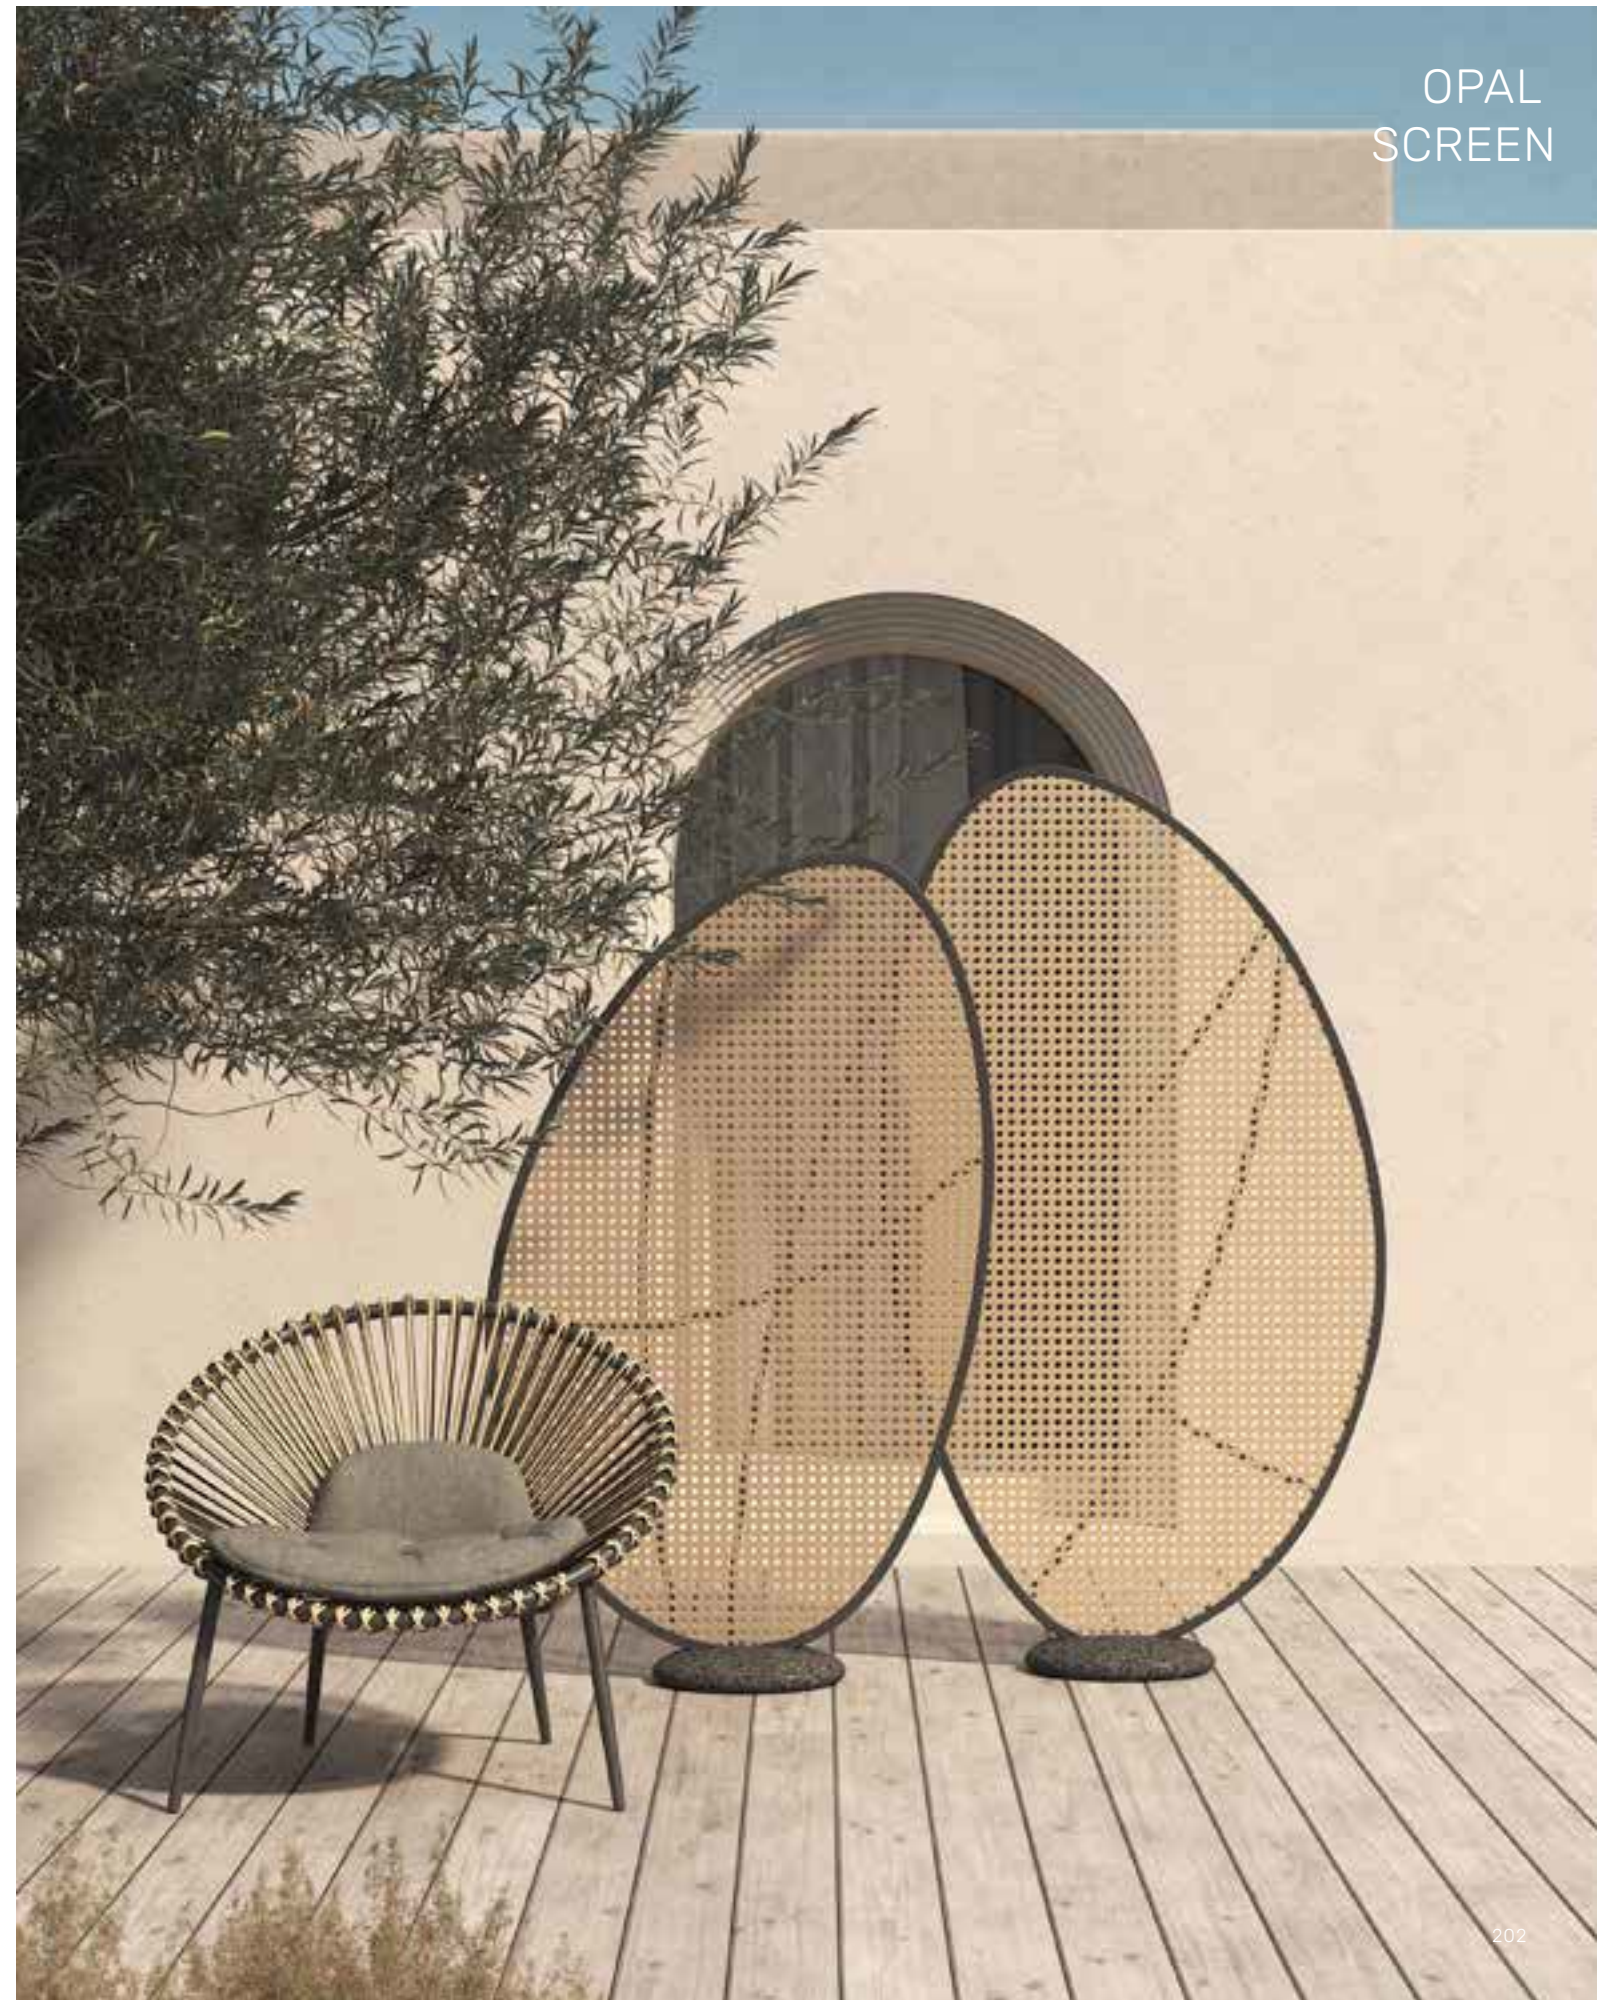

OPAL
SCREEN